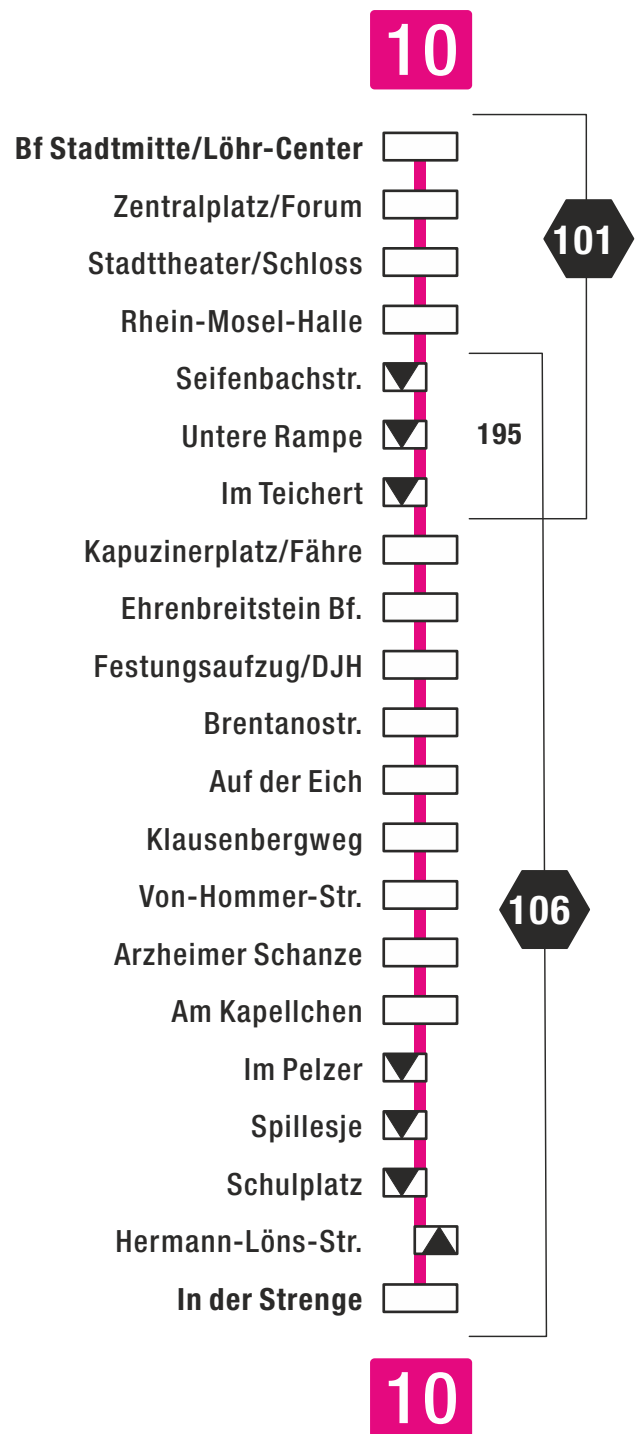

# Fahrplan 2022

## Linie 10

**10**

**KO-Zentrum -  
Ehrenbreitstein - Arzheim**

Ergänzende Nachtbuslinie (Nacht- und Nebenzeiten):  
N9

Haltestelle wird in einer Richtung angefahren

Tarifwabe

195 Überlappungszone

Montag - Freitag

Table with 20 columns and 20 rows listing departure times for various stations from Monday to Friday.

Montag - Freitag

Table with 20 columns and 20 rows listing arrival times for various stations from Monday to Friday.

Samstag

Table with 20 columns and 20 rows listing departure times for various stations on Saturday.

Samstag

Table with 20 columns and 20 rows listing arrival times for various stations on Saturday.

P : nicht am 24.12.